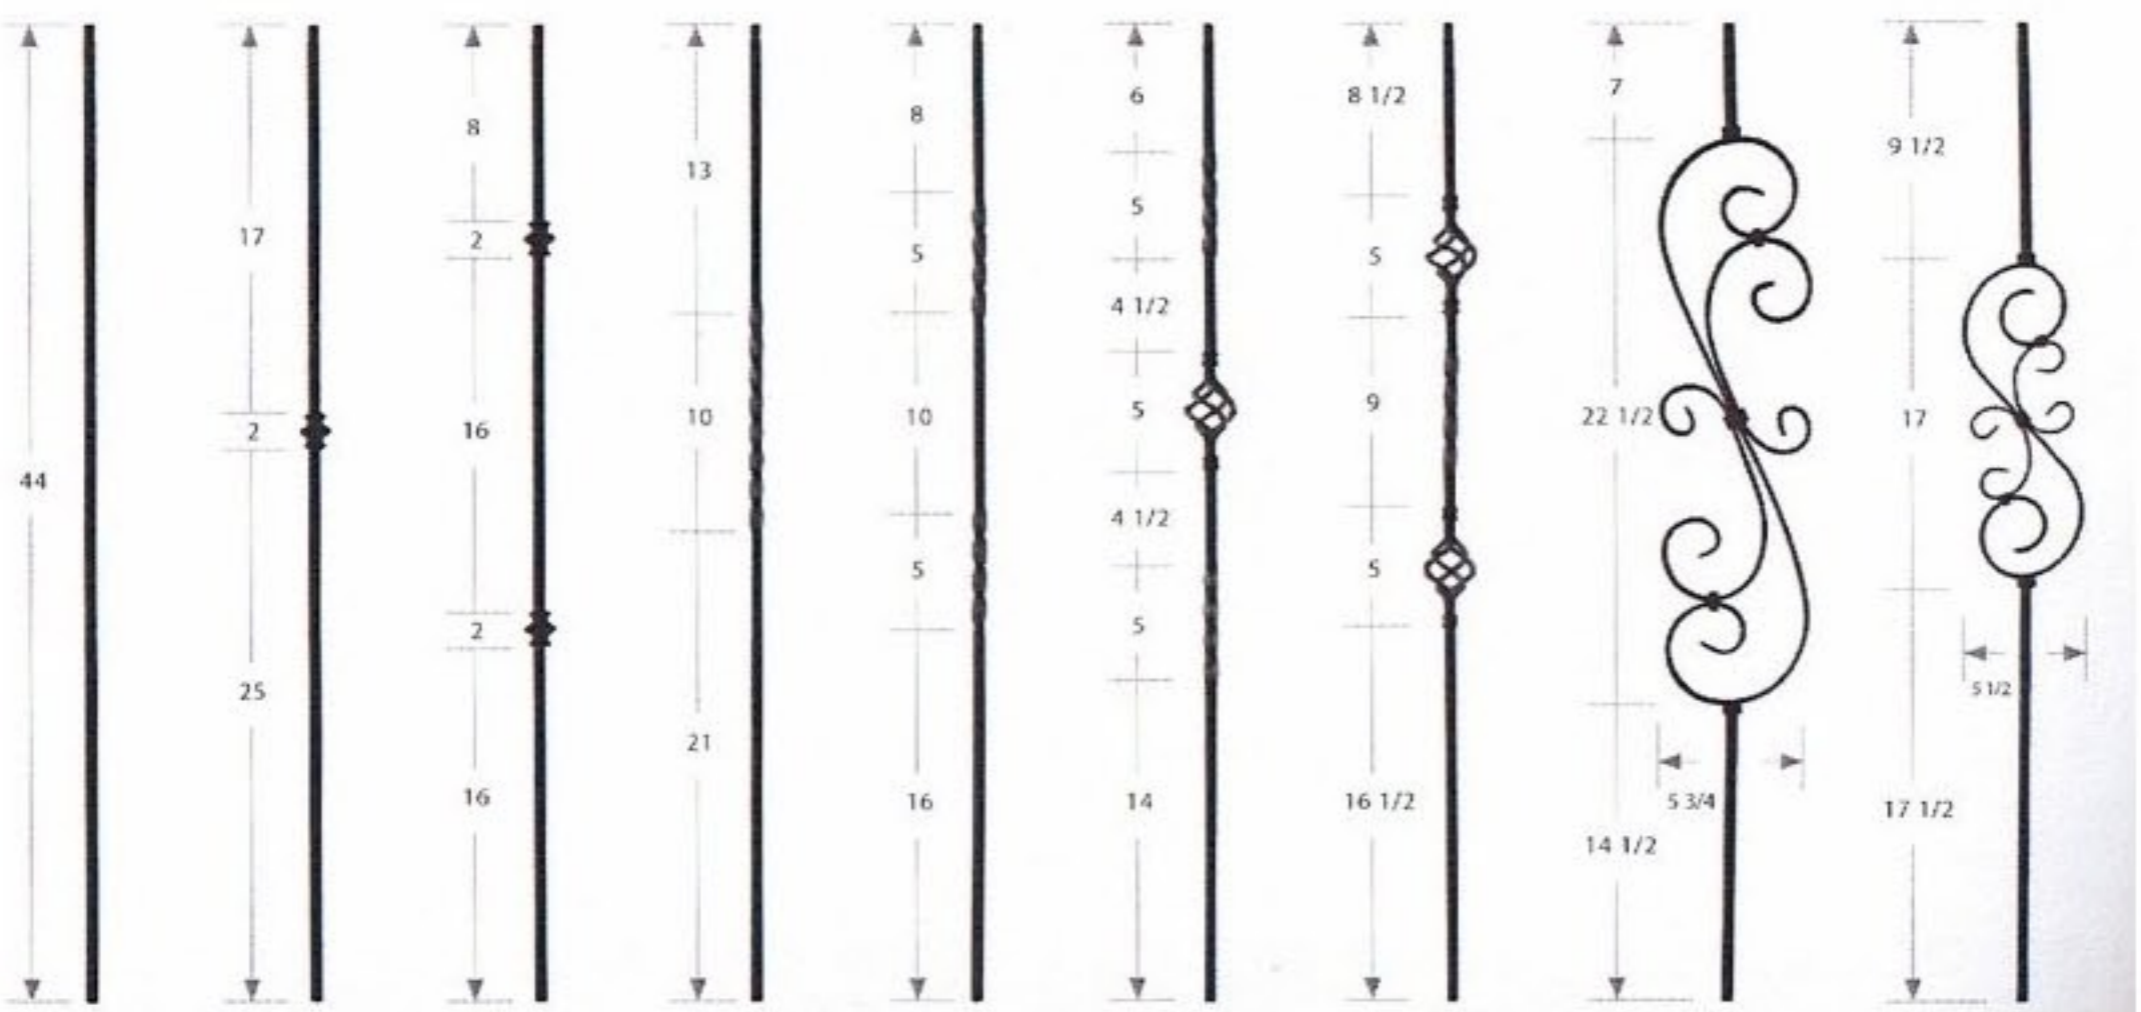

Wood Box Newels
 Available in Poplar, Red Oak, Hard Maple,
 White Oak, Mahogany, & Brazilian Cherry

Hollow Metal Twists & Baskets
 Stock Finishes available in Satin Black,
 Antique Bronze, Oil Rubbed Copper, & Silver Vein

□ 1/2 & □ 5/8
 Profile Profile

Hollow Metal Ribbon Twists & Baskets
 Stock Finishes available in Satin Black,
 Oil Rubbed Copper, & Silver Vein

□ 1/2
 Profile