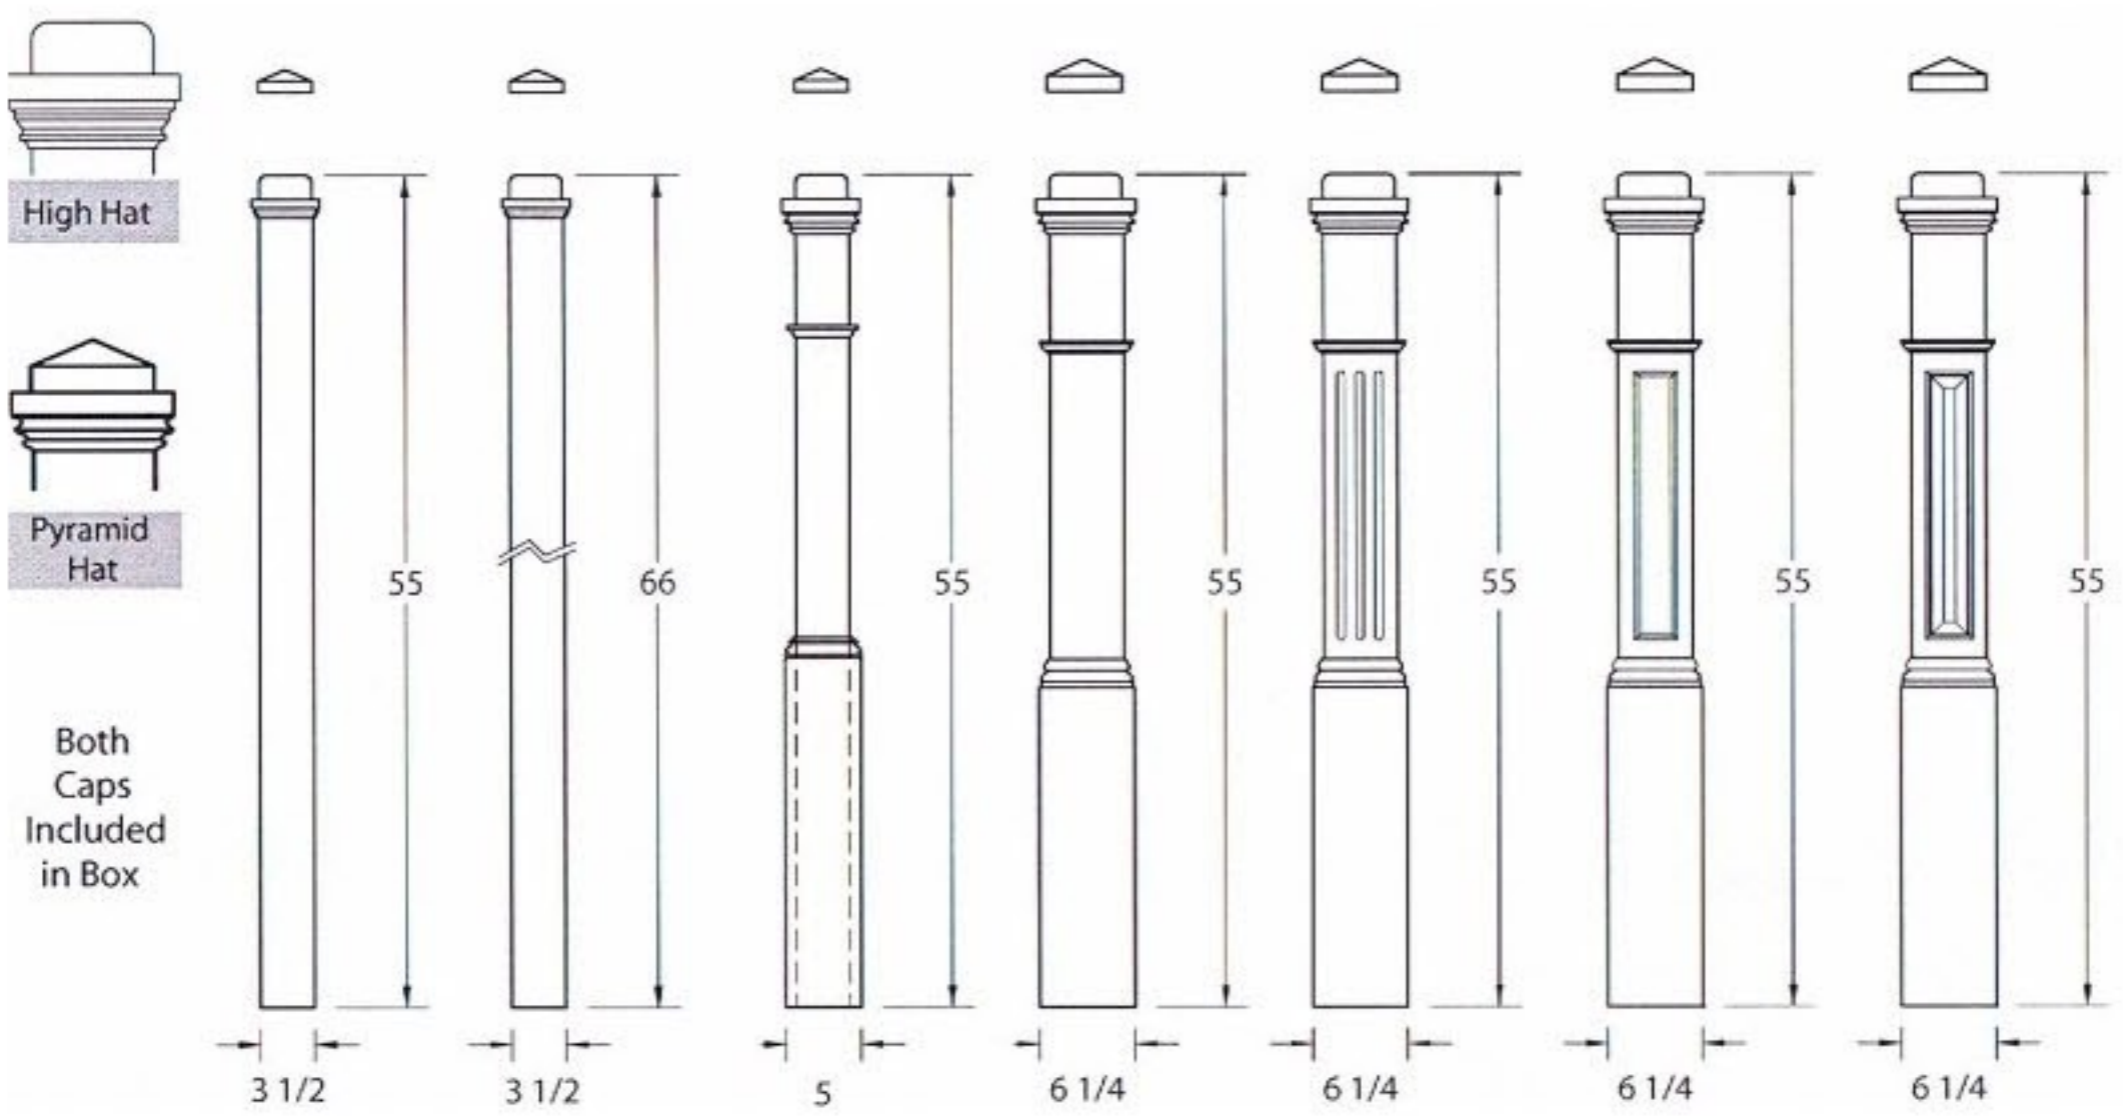

Wood Box Newels
 Available in Poplar, Red Oak, Hard Maple,
 White Oak, Mahogany, & Brazilian Cherry

Hollow Metal Twists & Baskets
 Stock Finishes available in Satin Black,
 Antique Bronze, Oil Rubbed Copper, & Silver Vein

□ 1/2 & □ 5/8
 Profile Profile

Hollow Metal Ribbon Twists & Baskets
 Stock Finishes available in Satin Black,
 Oil Rubbed Copper, & Silver Vein

□ 1/2
 Profile