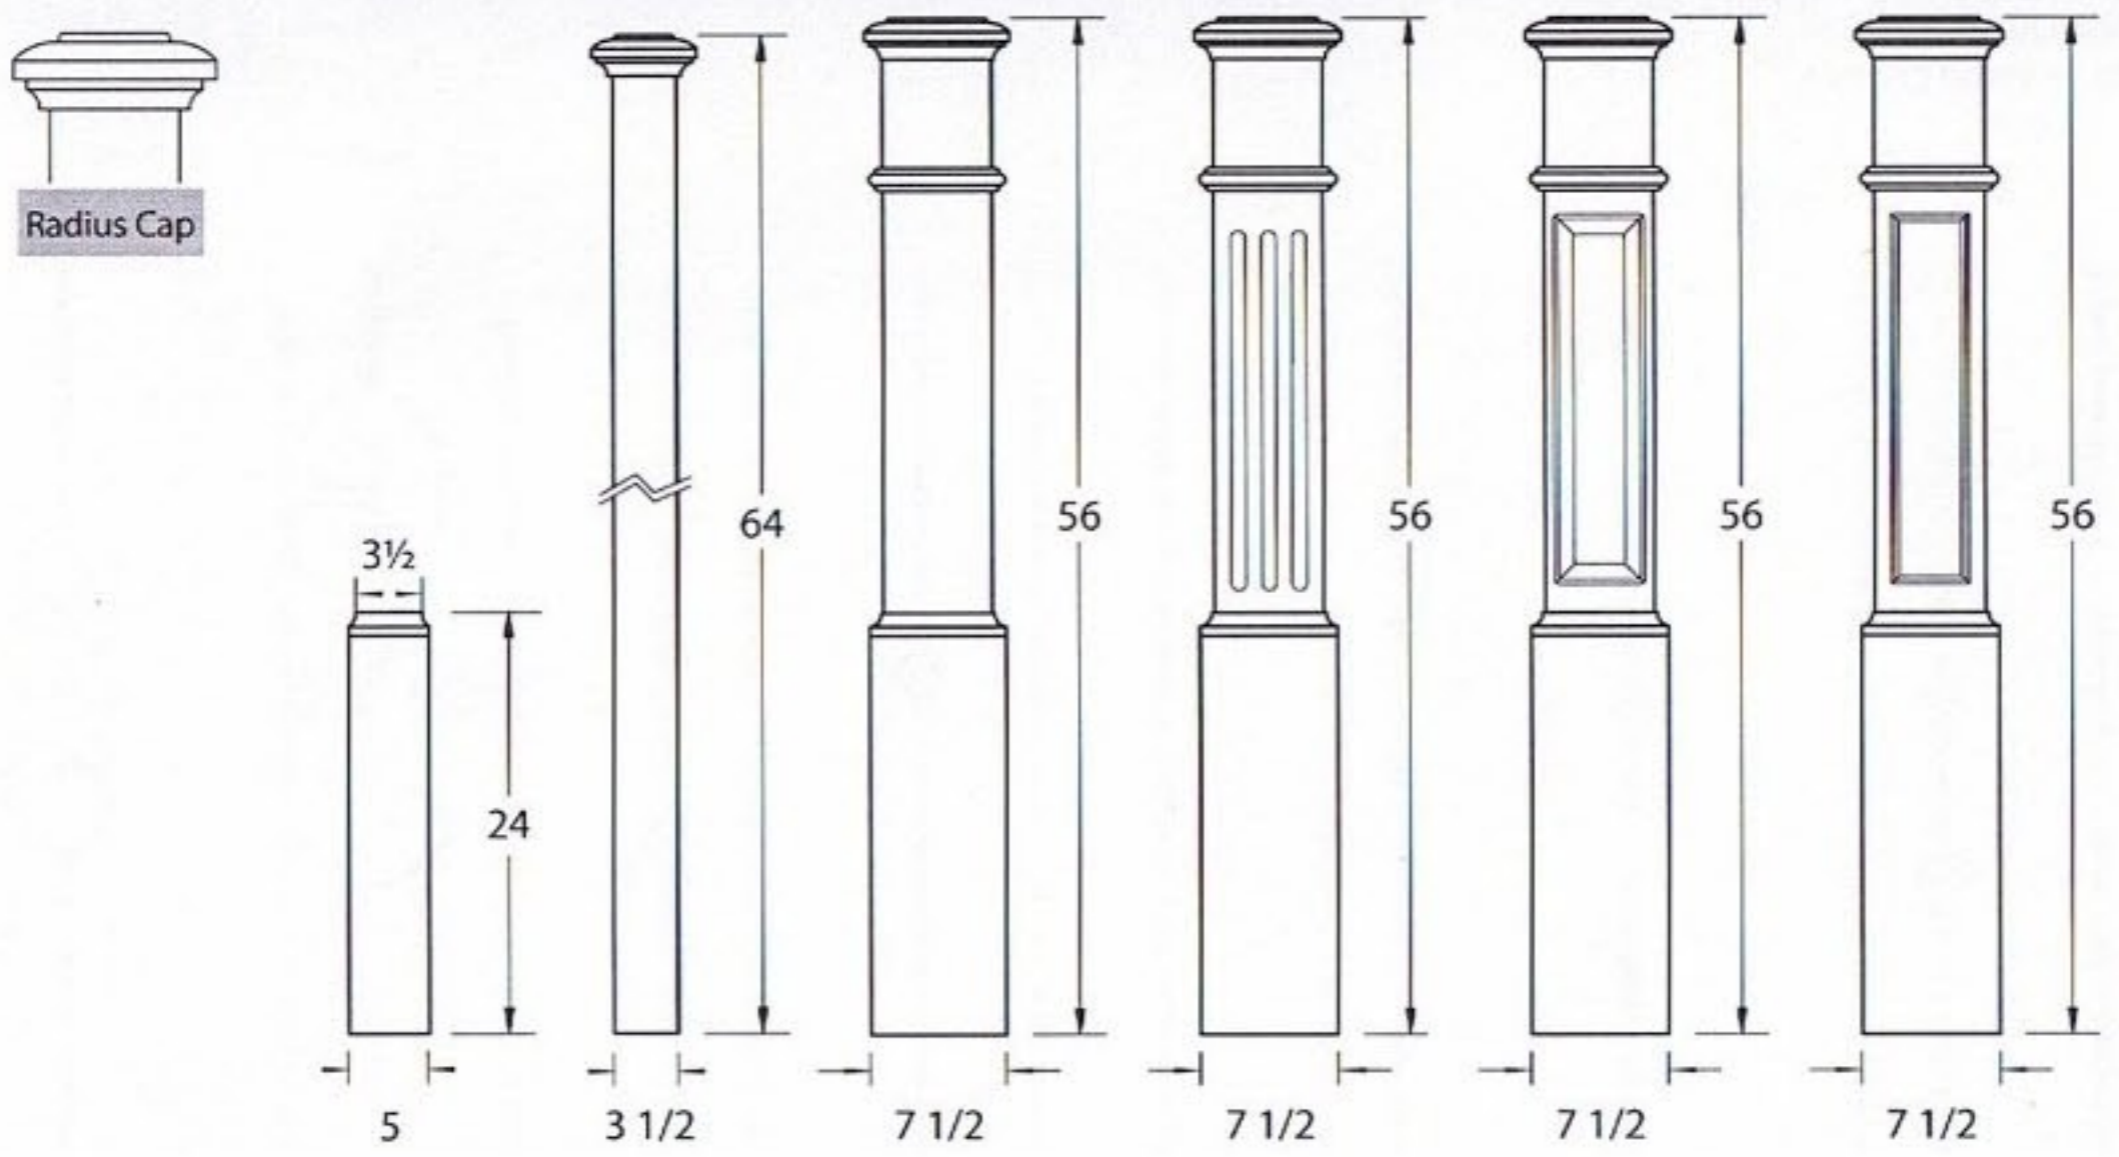

Wood Box Newels
Available in Poplar, Red Oak, Hard Maple,
White Oak, Mahogany, & Brazilian Cherry